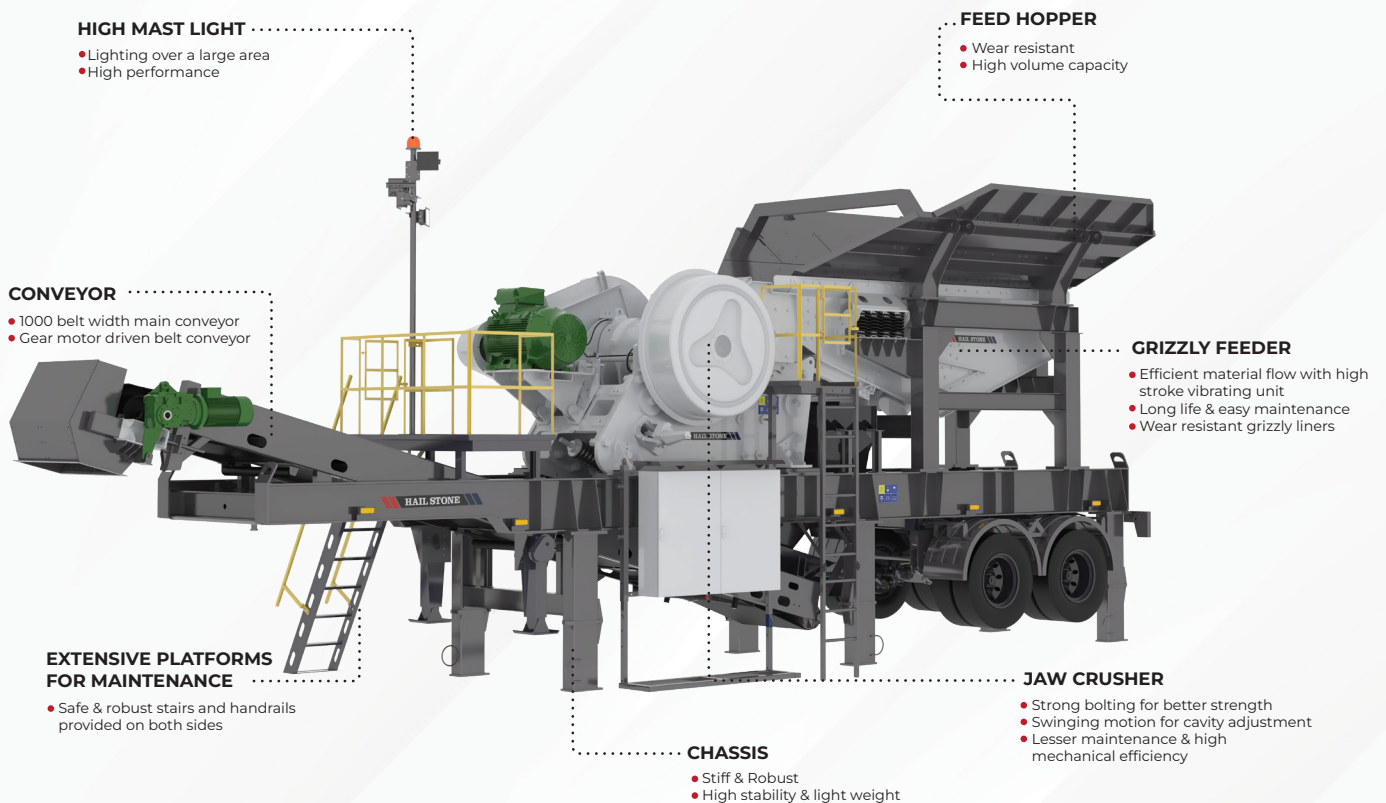

WHEEL MOUNTED JAW CRUSHER

HW-JC Series

CRUSHING | MINING | SCREENING | WASHING | RECYCLING SOLUTIONS

www.hailstonein.com

WHEEL MOUNTED JAW CRUSHER

HW-JC Series

Portable plants are the most convenient option way to build even complex crushing and mineral processing sites. They are very easy to move from one site to the other. Hailstone wheel mounted primary crusher is equipped with jaw crusher and the basic arrangement uses a feeder with grizzly, provided with a large system destined to the wheel loader feeding. Robust construction for the toughest of hard rock crushing sites.

**STIFF &
ROBUST CHASSIS**

**SCALP
GRIZZLY**

Technical Specification

Model	HW130	HW145
CRUSHER		
Model	JC130	JC145
Opening size, mm (in)	1067 x 813 (42 x 32)	1143 x 876 (45 x 34.5)
C.S.S Range, mm	70 - 200	70-200
Capacity, tph	127 - 520	150-550
System		
Hopper capacity, m ³	10*	10*
Grizzly Feeder	GFEM4211	GFEM4211
Feeder size mm (in)	4200 x 1100 (165.3 x 43.3)	4200 x 1100 (165.3 x 43.3)
Main conveyor		
Belt width ,mm (in)	1000 (39.4)	1000 (39.4)
Discharge height, mm (in)	2088 (82.2)	2088 (82.2)
Fines conveyor (Optional)		
Belt width ,mm (in)	500 (19.7)	500 (19.7)
Discharge height, mm (in)	1700 (67)	1700 (67)
Drive power		
Total power, kW(hp)	135.6 (182)	157.6 (211.3)
Dimensions		
Transportation (L x W x H), mm (in)	13555 X 2993 X 4749 (533.7 x 117.8 x 187)	13555 X 2993 X 4749 (533.7 x 117.8 x 187)
Working (L x W x H), mm (in)	13384 x 4818 x 5422 (527 x 190 x 213.5)	13884 x 4818 x 5422 (547 x 190 x 213.5)
Weight, kg (lbs)	38000 (83980)	41000 (90400)

With optional Hydraulic landing leg

HAILSTONE

BUILT TO LEAD

CRUSHING | MINING | SCREENING | WASHING | RECYCLING SOLUTIONS

2000+
CUSTOMERS &
INSTALLATIONS

100+
PRODUCT
MODELS

ISO
9001 : 2015
CERTIFIED COMPANY