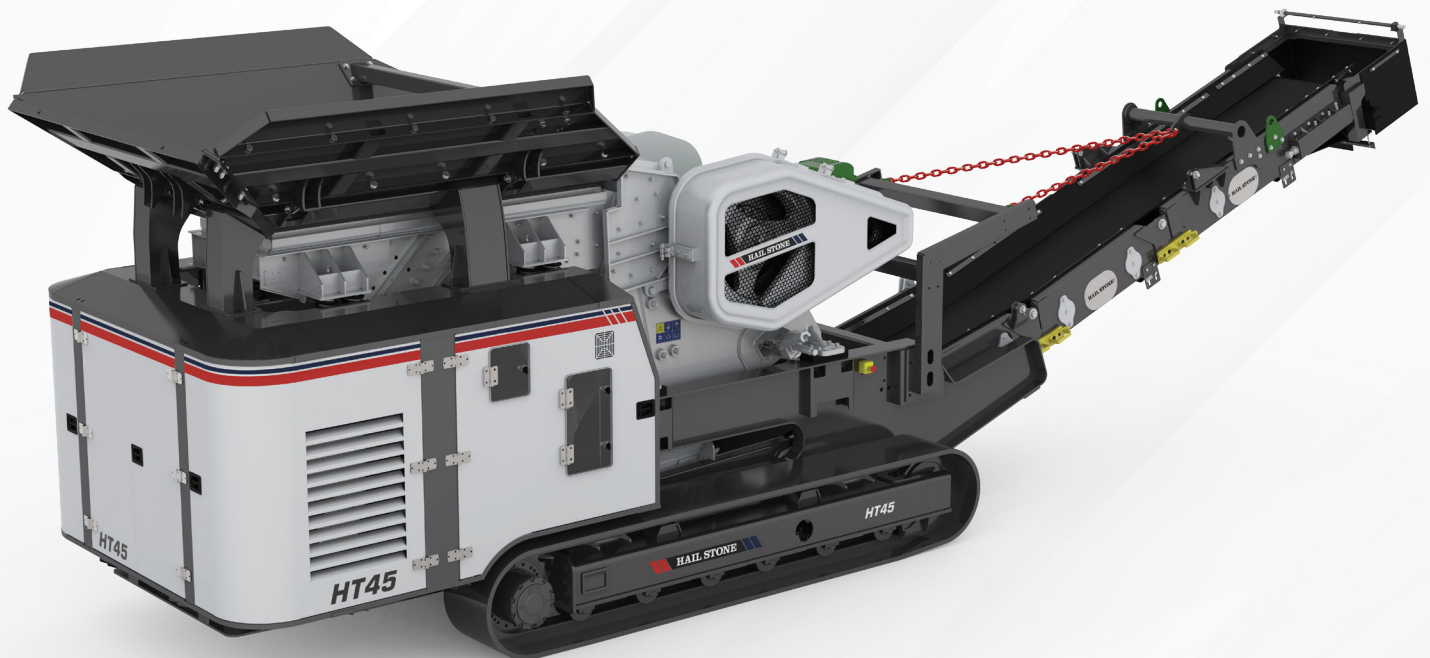

TRACK MOUNTED JAW CRUSHER

Hail Track - HTJ Series

CRUSHING | MINING | SCREENING | WASHING | RECYCLING SOLUTIONS

www.hailstonein.com

TRACK MOUNTED JAW CRUSHER

Hail Track - HTJ Series

The HT 45 features a 711 x 407 mm single toggle Jaw Crusher. It is compact in size providing versatility, maneuverability and ease of transport. It is small enough to fit inside a container but strong to withstand toughest of applications.

EASY
TO MAINTAIN

ENERGY
EFFICIENT

ENVIRONMENT
FRIENDLY

PLUG IN
ELECTRICAL

Technical Specification

| Model | HT J45 |
|---|---|
| Crusher | |
| Model | JC45 |
| Opening Size, mm (in) | 711 x 407 (28 x 16) |
| CSS Range, mm | 20 - 100 |
| *Capacity, mtp/h | 20 - 50 |
| System | |
| Hopper Capacity, m ³ | 2 |
| Grizzly Feeder | GFEM2107 |
| Feeder Size, mm (in) | 2100 x 700 (82.7 x 27.5) |
| Discharge Conveyor | |
| Belt Width, mm (in) | 800 (31.5) |
| Discharge Height, mm (in) | 2012 (79.2) |
| Stock Pile Capacity, m ³ @ 40° | 12 |
| Drive type / Power, kW | Motorized pulley / 5.5 |
| Fines Conveyor | |
| Belt Width, mm (in) | - |
| Discharge Height, mm (in) | - |
| Stock Pile Capacity, m ³ @ 40° | - |
| Drive type / Power, kW | - |
| Under Carriage | |
| Shoe Width, mm (in) | 400 (19.7) |
| Gradability | 15° |
| Speed, km/h | 0.6 - 1.2 |
| Hydraulic Tank Capacity, litre | 150 |
| Hydraulic Motor Power, kW (hp) | 22 (30) |
| Power Unit | |
| Power, kW | 59 |
| Generator power, kVA | 80 |
| Engine / Alternator | Volvo Eicher with Stamford alternator |
| Diesel Tank Capacity, litre | 150 |
| Dimensions | |
| Transportation (L x W x H), mm (in) | 6382 x 2250 x 2750 (251.2 x 88.6 x 108.3) |
| Working (L x W x H), mm (in) | 9366 x 2250 x 2800 (368.7 x 88.6 x 110.2) |
| Weight, kg (lbs) | 17150 |