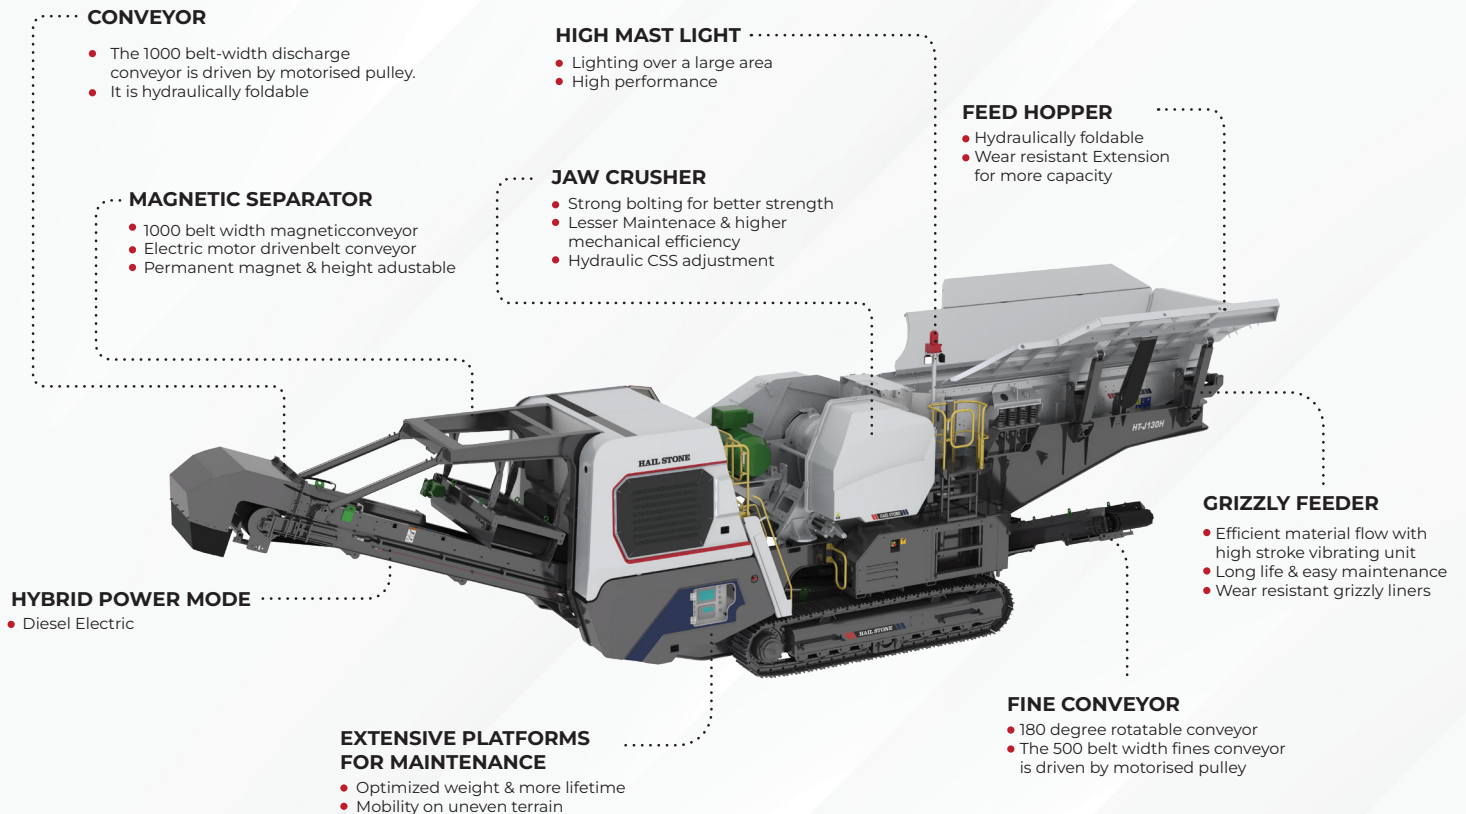

# TRACK MOUNTED JAW CRUSHER

Hail Track - HTJ Series

CRUSHING | MINING | SCREENING | WASHING | RECYCLING SOLUTIONS

[www.hailstonein.com](http://www.hailstonein.com)

# TRACK MOUNTED JAW CRUSHER

## Hail Track - HTJ Series

Hailstone track mounted jaw crusher is used as a primary crusher in a multistage crushing process or as a stand alone unit. It is ideal for medium-sized aggregates production, as well in as recycling of demolition waste such as concrete & asphalt waste.

# Technical Specification

Model	HT J130-H
<b>Crusher</b>	
Model	JC130
Opening Size, mm (in)	1067 x 813 (42 x 32)
CSS Range, mm	70 - 200
*Capacity, mtph	127 - 520
<b>System</b>	
Hopper Capacity, m <sup>3</sup>	6/10*
Grizzly Feeder	GFEM4211
Feeder Size, mm (in)	1100 x 4200 (43.3 x 165.3)
<b>Discharge Conveyor</b>	
Belt Width, mm (in)	1000 (39.4)
Discharge Height, mm (in)	2800 (110.2) / 3800 (149.6)
Stock Pile Capacity, m <sup>3</sup> @ 40°	33 / 82
Drive type / Power, kW	Motorized pulley / 11
<b>Fines Conveyor</b>	
Belt Width, mm (in)	500 (19.7)
Discharge Height, mm (in)	2100 (82.7)
Stock Pile Capacity, m <sup>3</sup> @ 40°	14
Drive type / Power, kW	Motorized pulley / 3
<b>Under Carriage</b>	
Shoe Width, mm (in)	400 (19.7)
Gradability	15°
Speed, km/h	0.6 - 1.2
Hydraulic Tank Capacity, litre	180
Hydraulic Motor Power, kW (hp)	55 (75)
<b>Power Unit</b>	
Power, kW	248
Generator power, kVA	320
Engine / Alternator	CAT - C7.1 / VOLVO D8 Engine with Stamford / LS Alternator
Diesel Tank Capacity, litre	600
<b>Dimensions</b>	
Transportation (L x W x H), mm (in)	14900 x 2850 x 3550 (586.6 x 112.2 x 139.8)
Working (L x W x H), mm (in)	15200 x 2850 x 4200 (598.4 x 112.2 x 165.4)
Weight, kg (lbs)	50000 (110500)